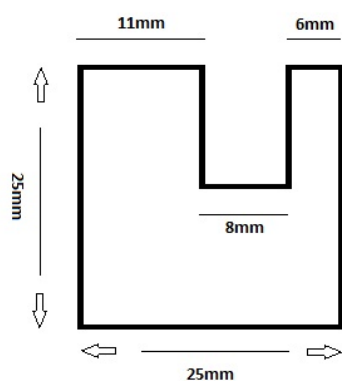

PRODUCT SHEET

Description:

Alu Clamp 120mm Alu Look, W/White LED Light

Item number:

22.11.305-0

Units	Box	Carton	HS Code	Barcode
Set	1	8	9405119090	
				5704866103718

SISO A/S

Mileparken 11
DK-2740 Skovlunde
Denmark
VAT: DK 24786013