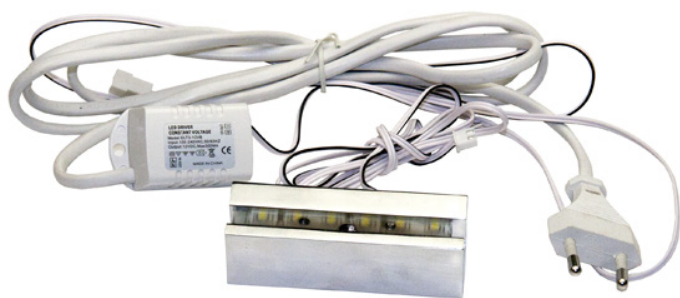

PRODUCT SHEET

Description:

Alu Clamp 120mm Alu Look, W/White LED Light

Item number:

22.11.305-0

Units	Box	Carton	HS Code	Barcode
Set	1	8	9405119090	
				5704866103718

SISO A/S

Mileparken 11
DK-2740 Skovlunde
Denmark
VAT: DK 24786013